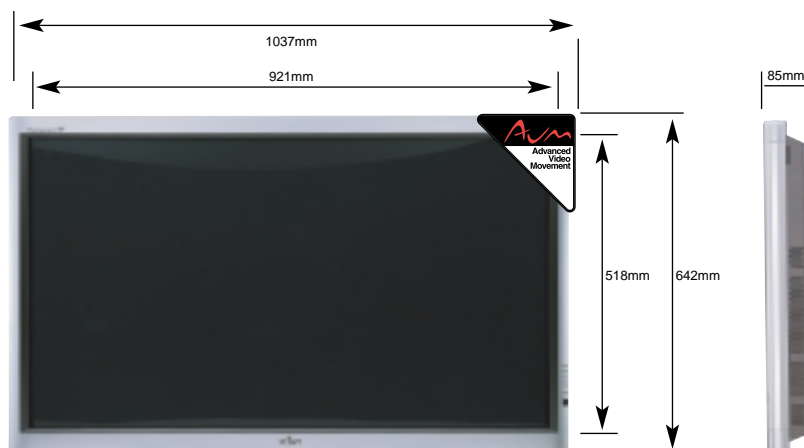

FUJITSU

For a world without limits.

P42VHA30

specifications

POWER SOURCE	120V, 220 TO 240V AC, 50/60HZ	
POWER CONSUMPTION	U-TYPE (120V)	4.3A
	W/E/A-TYPE (220-240V)	1.8-1.5A
DISPLAY PANEL	TYPE	AC TYPE PLASMA DISPLAY PANEL
	SCREEN SIZE	921(H) X 518(V) mm DIAGONAL 42 INCHES
	ASPECT RATIO	16:9
	NUMBER OF PIXELS	852(H/RGB TRIO) X 480(V) PIXELS
	PIXEL PITCH	1.08mm X 1.08mm
	DISPLAYABLE COLOURS	1.07 BILLION
COLOUR SYSTEM	3.58NTSC, 4.43NTSC, PAL, PAL60, PAL-M, PAL-N, SECAM	
CONTROL	RS-232C	Dsub 9PIN(2 ROW TYPE: MALE)
DIMENSIONS	1,037(W) X 642(H) X 85*(D) mm *NOT INCLUDING PROJECTION PORTION	
WEIGHT	30KGS	
OPERATING CONDITIONS	TEMPERATURE	0°C - 40°C
	RELATIVE HUMIDITY	20% - 80%(NOT CONDENSING)
REGULATIONS	U-TYPE	SAFETY: UL6500, (C-UL)
		EMC: FCC CLASS B
	W/E/A-TYPE	SAFETY: IEC60065, EN60065 EMC: CISPR22, EN55022
BEZEL COLOUR	SILVER	

input/output

P42VHA30	
RGB INPUT	mDsub 15 PIN(3-ROW TYPE: MALE) X 1 SET
P42VHA30ES WITH OPTIONAL VIDEOBOARD P-TE1300	
RGB INPUT	mDsub 15 PIN(3-ROW TYPE: MALE) x 1 SET
VIDEO INPUT*	INCLUDED IN SCART TERMINAL
S-VIDEO INPUT*	INCLUDED IN SCART TERMINAL
COMPONENT VIDEO INPUT*	RCA-Pin x1 set
SCART INPUT*	SCART TERMINAL X 1 SET(VIDEO/S-VIDEO/RGB SELECTABLE)
AUDIO INPUT	RCA-PIN X 3 SETS(L/R)
AUDIO OUTPUT	EXTERNAL SPEAKER TERMINAL(12W+12W, 6Ω)